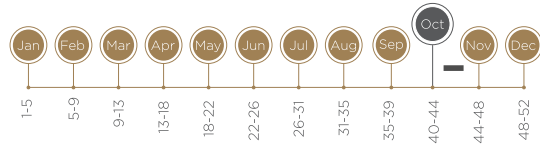

Semi-upright

VIGOUR

Strong

POLLINATOR

Granny Smith

FULL BLOOM DATE

Middle October

BEARING HABIT

Spur and Shoot

PRODUCTION

Good

FRUIT CHARACTERISTICS

HARVEST DATE	Middle April, with Granny Smith	FRUIT SHAPE	Oblong-conical
GROUND COLOUR	Green	FRUIT SIZE	Medium
OVER COLOUR	None	RUSSET	Stem-end
COLOUR TYPE	Granny type	TASTE	Similar to Granny Smith
DEG OVER COLOUR	None	TEXTURE	Crispy
LENTICELLS	Prominent	STORAGE ABILITY	Very good