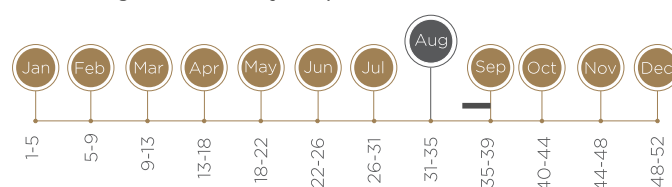

GOLDEN KISS

VARIETY NAME: Golden Kiss
TRADE MARK: African Pride™
ORIGIN: ARC infruitec-Nietvoorbij,
South Africa

Good cold storage.

TREE CHARACTERISTICS

GROWTH HABIT

Semi-spreading

VIGOUR

Medium to Strong

POLLINATOR

Leatitia, Ruby Red

FULL BLOOM DATE

Late August to Early September

BEARING HABIT

Spur and Shoot

PRODUCTION

Good

FRUIT CHARACTERISTICS

HARVEST DATE	Middle January	FRUIT SHAPE	Oblong
SKIN COLOUR	Yellow	FRUIT SIZE	Medium
FLESH COLOUR	Yellow	TASTE	Good
STORAGE ABILITY	Good at dual temperature	TEXTURE	Melting
		STONE	Cling