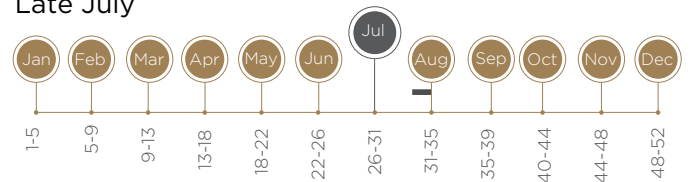

ROYAL RUBY

VARIETY NAME: Royal Ruby

ORIGIN: Zaiger Genetics, USA

MARKETING:

Variety represented by
The Custom Plum Company
Exported by *Fruits Unlimited* only

TREE CHARACTERISTICS

GROWTH HABIT

Semi-upright

VIGOUR

Strong

POLLINATOR

Self Compatible

FULL BLOOM DATE

Late July

BEARING HABIT

Shoot

PRODUCTION

Good

FRUIT CHARACTERISTICS

HARVEST DATE Early November

SKIN COLOUR Dark red

FLESH COLOUR Yellow

STONE Cling

FRUIT SHAPE Rounded