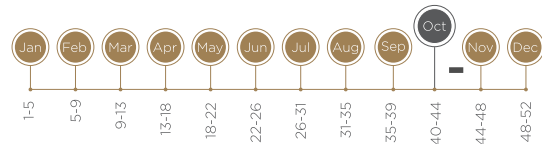

AZTEC FUJI

VARIETY NAME: Aztec Fuji
TRADE MARK: Zhen™ Aztec
ORIGIN: New Zealand

*Attractive blush type Fuji
with excellent bright red colouration.*

TREE CHARACTERISTICS

GROWTH HABIT

VIGOUR

POLLINATOR

Granny Smith

FULL BLOOM DATE

Middel October

BEARING HABIT

PRODUCTION

Average

FRUIT CHARACTERISTICS

HARVEST DATE	Late March with standard Fuji	FRUIT SHAPE	Flat-globose
GROUND COLOUR	Green-yellow	FRUIT SIZE	Large
OVER COLOUR	Pink-red	RUSSET	None
COLOUR TYPE	Blushed	TASTE	Good
DEG OVER COLOUR	>85%	TEXTURE	Crispy
LENTICELLS	Prominent	STORAGE ABILITY	Good