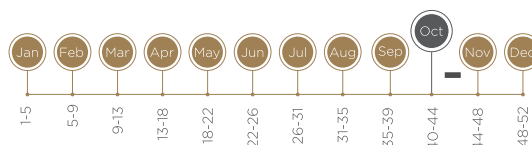

### GROWTH HABIT

Upright

### FULL BLOOM DATE

Middle October