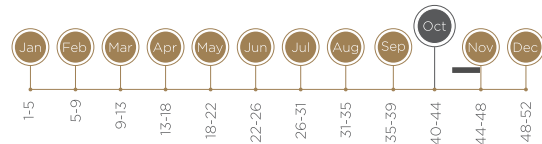

### GROWTH HABIT

Upright

### FULL BLOOM DATE

Middle to Late October