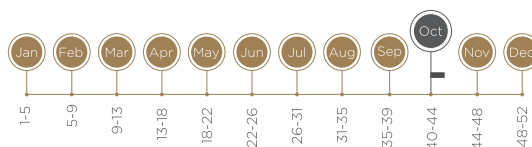

FUJI SUPREMA

VARIETY NAME: Fuji Suprema
ORIGIN: Brazil

*Well coloured Fuji
showing good adaptation
to warmer areas.*

TREE CHARACTERISTICS

GROWTH HABIT

Upright

VIGOUR

Strong

POLLINATOR

Granny Smith

FULL BLOOM DATE

Early October

BEARING HABIT

Spur and Shoot

PRODUCTION

Good

FRUIT CHARACTERISTICS

HARVEST DATE	Late March with standard Fuji	FRUIT SHAPE	Globose-conical
GROUND COLOUR	Green-yellow	FRUIT SIZE	Medium
OVER COLOUR	Pink-red	RUSSET	None
COLOUR TYPE	Blushed	TASTE	Good
DEG OVER COLOUR	70%- 100%	TEXTURE	Sweet as standard Fuji
LENTICELLS	Prominent	STORAGE ABILITY	Good