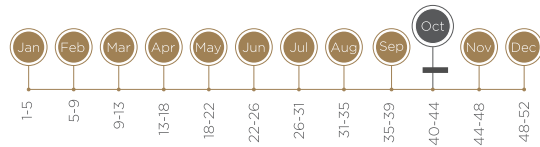

GALAVAL

VARIETY NAME: Galaval
ORIGIN: France

*Gala mutation
Intense red colour with stripes*

TREE CHARACTERISTICS

GROWTH HABIT

Semi-upright

VIGOUR

Medium

POLLINATOR

Granny Smith, Royal Gala

FULL BLOOM DATE

End September to early October

BEARING HABIT

Spur and Shoot

PRODUCTION

60 ton

FRUIT CHARACTERISTICS

HARVEST DATE

Early February

FRUIT SIZE

160-180g

COLOUR

Red with stripes

TASTE

Sweet, typical Gala

TEXTURE

Crisp, juicy

STORAGE ABILITY

8 months

*All information contained above and further information provided by Stargrow Cultivar Development (Pty) Limited ("Stargrow") is confidential and proprietary to Stargrow, use of which is restricted to your own use, not to be divulged to any person nor published in any media whatsoever.