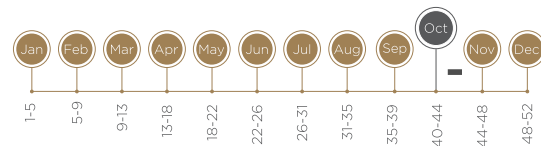

## TREE CHARACTERISTICS

### GROWTH HABIT

Upright

### FULL BLOOM DATE

Middle October