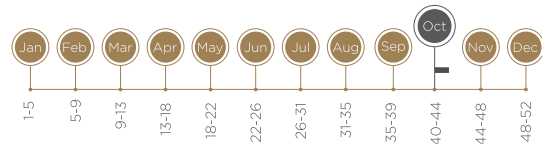

NOVO

VARIETY NAME: Novo
ORIGIN: Brazil

Early season bi-coloured apple with lower chilling requirement.

TREE CHARACTERISTICS

GROWTH HABIT

Upright

VIGOUR

Strong

POLLINATOR

Gala

FULL BLOOM DATE

Early October

BEARING HABIT

Spur and Shoot

PRODUCTION

Good

FRUIT CHARACTERISTICS

HARVEST DATE	Early February with Gala	FRUIT SHAPE	Globose
GROUND COLOUR	Green-yellow	FRUIT SIZE	Medium
OVER COLOUR	Pink-red	RUSSET	Stem-end
COLOUR TYPE	Blushed	TASTE	Sweet
DEG OVER COLOUR	60%-90%	TEXTURE	Crispy
LENTICELLS	Prominent	STORAGE ABILITY	Good for 4 weeks at -0,5°