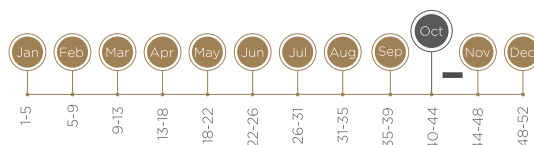

SEPTEMBER WONDER

VARIETY NAME: Fiero Fuji
TRADE MARK: September Wonder
ORIGIN: USA

*Mutation of Fuji harvesting 3 weeks earlier than standard Fuji.
Good size and colour.*

TREE CHARACTERISTICS

GROWTH HABIT

Upright

FULL BLOOM DATE

Middle October

VIGOUR

Strong

BEARING HABIT

Spur

POLLINATOR

Golden Delicious

PRODUCTION

Average

FRUIT CHARACTERISTICS

HARVEST DATE	Late February to early March, 3 weeks earlier than Fuji	FRUIT SHAPE	Globose-conical
GROUND COLOUR	Green-yellow	FRUIT SIZE	Medium
OVER COLOUR	Pink-red	RUSSET	Stem-end
COLOUR TYPE	Blushed	TASTE	Sweet, typical Fuji
DEG OVER COLOUR	60% - 85%	TEXTURE	Crispy
LENTICELLS	Prominent	STORAGE ABILITY	Good