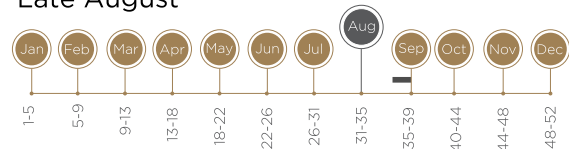

BULIDA

VARIETY NAME: Bulida
ORIGIN: Spain

TREE CHARACTERISTICS

GROWTH HABIT

Semi-upright

FULL BLOOM DATE

Late August

VIGOUR

Strong

BEARING HABIT

Spur

PRODUCTION

Very Good

FRUIT CHARACTERISTICS

HARVEST DATE	Late November	STONE	Free
SKIN COLOUR	Yellow	TASTE	Little
FRUIT SHAPE	Round with prominent suture	TEXTURE	Non-melting
FRUIT SIZE	Medium	STORAGE ABILITY	Poor
		GENERAL	Good canning quality