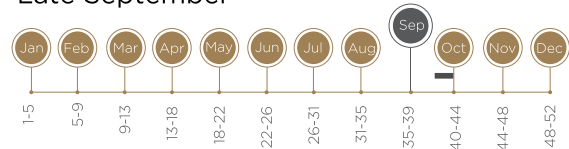

FARALIA

VARIETY NAME:

Faralia

ORIGIN:

IPS, France

TREE CHARACTERISTICS

GROWTH HABIT

Semi-upright

FULL BLOOM DATE

Late September

VIGOUR

Strong

BEARING HABIT

Spur

POLLINATOR

Self-Fertile

PRODUCTION

Very Good

FRUIT CHARACTERISTICS

HARVEST DATE Middle January

SKIN COLOUR Orange-
with red blush

FLESH COLOUR Orange-yellow

FRUIT SHAPE Ovate

FRUIT SIZE Medium