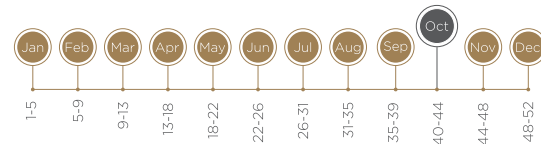

FARCLO

VARIETY NAME:

Farclo

ORIGIN:

IPS, France

TREE CHARACTERISTICS

GROWTH HABIT

Semi-upright

FULL BLOOM DATE

Early to Late October

VIGOUR

Strong

BEARING HABIT

Spur

PRODUCTION

Very Good

FRUIT CHARACTERISTICS

HARVEST DATE	Middle February	FRUIT SIZE	Medium
SKIN COLOUR	Orange-yellow with red blush	STONE	Free
FLESH COLOUR	Orange-yellow	TASTE	Very good
FRUIT SHAPE	Ovate	TEXTURE	Soft and melting
		STORAGE ABILITY	Good