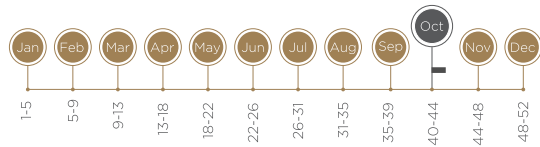

### GROWTH HABIT

### POLLINATOR

Self-Fertile

### FULL BLOOM DATE

Early October