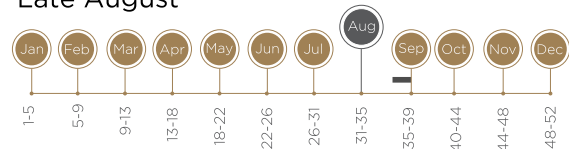

PALSTEYN

VARIETY NAME: Palsteyn
ORIGIN: ARC Infruitec-Nietvoorbij

TREE CHARACTERISTICS

GROWTH HABIT

Spreading

FULL BLOOM DATE

Late August

VIGOUR

HARVEST DATE	Late November	STONE	Free
SKIN COLOUR	Orange with red blush	TASTE	Very good flavour
FLESH COLOUR	Orange	TEXTURE	Non-melting and firm
FRUIT SHAPE	Round with flat sides	STORAGE ABILITY	Good for weeks at -0,5°C
FRUIT SIZE	Medium		
GENERAL	Fruit tends to be small Multi-purpose		