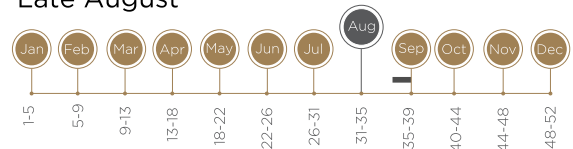

SOLDONNE

VARIETY NAME: Soldonne
ORIGIN: ARC Infruitec-Nietvoorbij

TREE CHARACTERISTICS

GROWTH HABIT

VIGOUR

FULL BLOOM DATE

Late August

BEARING HABIT

PRODUCTION

FRUIT CHARACTERISTICS

HARVEST DATE	Late November	STONE	Free
SKIN COLOUR	Orange-yellow	TASTE	Good
FLESH COLOUR	Orange-yellow	TEXTURE	Firm and Semi-melting
FRUIT SHAPE	Round		
FRUIT SIZE	Medium	STORAGE ABILITY	Good for 3 weeks at -0,5°C
GENERAL	Good drying quality		