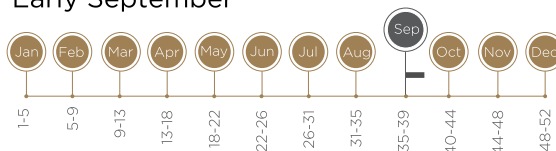

### GROWTH HABIT

Semi-upright

### FULL BLOOM DATE

Early September