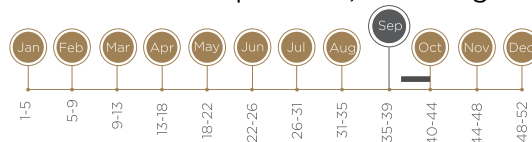

RAINIER

VARIETY NAME: Rainier

ORIGIN: USA

Very good flavoured bi-coloured cherry

TREE CHARACTERISTICS

GROWTH HABIT

Upright

VIGOUR

Strong

FULL BLOOM DATE

Middle to End September, with Bing

PRODUCTION

High

POLLINATOR

Sweetheart

FRUIT CHARACTERISTICS

HARVEST DATE

1 Day before Bing

FRUIT SHAPE

Rounded

SKIN COLOUR

Yellowish-white,
with red blush

FRUIT SIZE

Medium to large