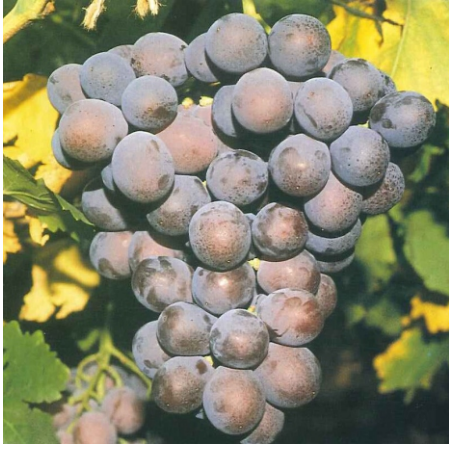

RED GLOBE

VARIETY NAME: Red Globe
ORIGIN: USA

*Pruning with half-long to short bearers.
Thrives good on medium to heavy soils.
Good affinity with currently used rootstocks.
Susceptible to SO2 damage.*

VINE

VIGOUR

Medium

PRODUCTION

Good

LABOUR INPUT

Low

BUNCH

SHAPE Round
SIZE Large
DENSITY Straggle, well-filled

BERRY

HARVEST DATE	Late February	TEXTURE	Firm
SHAPE	Round	TASTE	Neutral
COLOUR	Red	SKIN	Strong
SIZE	10g - 14g	STORAGE	Moderate

*All information contained above and further information provided by Stargrow Cultivar Development (Pty) Limited ("Stargrow") is confidential and proprietary to Stargrow, use of which is restricted to your own use, not to be divulged to any person nor published in any media whatsoever.