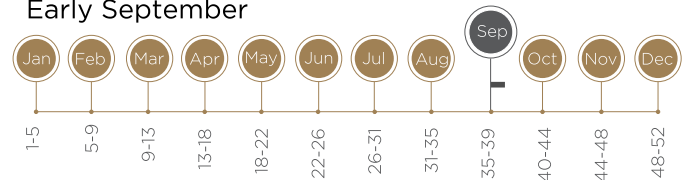

### GROWTH HABIT

Semi-upright  
to Upright

### FULL BLOOM DATE

Early September