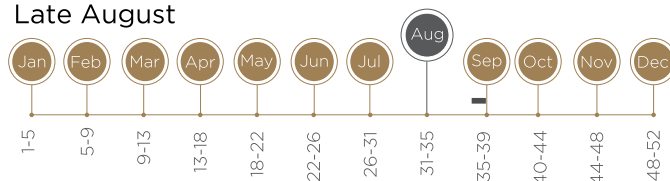

# BELLA DONNA

**VARIETY NAME:** Bella Donna

**ORIGIN:** ARC Infruitec-Nietvoorbij, South Africa

*Attractive large fruit with a bright red blush and firm flesh.*

### GROWTH HABIT

Semi-upright

### FULL BLOOM DATE

Late August

## FRUIT CHARACTERISTICS

**HARVEST DATE** Middle January

**SKIN COLOUR** Red blush

**FLESH COLOUR** Yellow

**STONE** Cling

**STORAGE ABILITY** Good

**FRUIT SHAPE** Rounded

**FRUIT SIZE** 140g, count 20