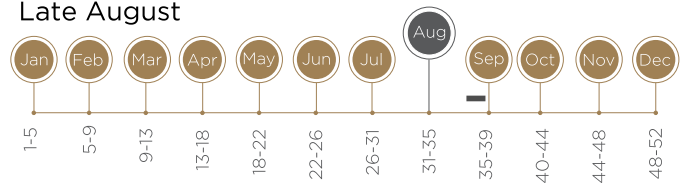

MARGERET'S PRIDE

VARIETY NAME: Margeret's Pride

ORIGIN: ARC Infruitec-Niervoorbij

TREE CHARACTERISTICS

GROWTH HABIT

Semi-upright

VIGOUR

Strong

POLLINATOR

Self Compatible

FULL BLOOM DATE

Late August

BEARING HABIT

Shoot

PRODUCTION

Very good

FRUIT CHARACTERISTICS

HARVEST DATE	Middle December with red blush	FRUIT SHAPE	Round-oblong to slightly ovate
SKIN COLOUR	Bright yellow	FRUIT SIZE	160g
FLESH COLOUR	Yellow	TASTE	Moderate to good
STONE	Semi-free	TEXTURE	Melting
STORAGE ABILITY	Good for 4 weeks at -0,5°C		