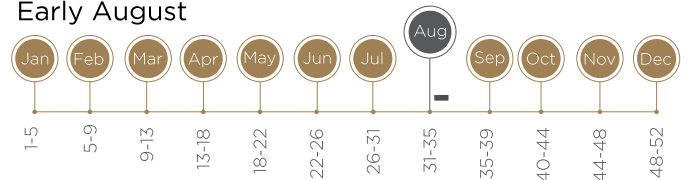

NALEDI

VARIETY NAME: Naledi

ORIGIN: Stargrow Cultivar Development, South Africa

An early season variety with good colour and very good eating quality.

TREE CHARACTERISTICS

GROWTH HABIT

Semi-upright

VIGOUR

Strong

POLLINATOR

Self Compatible

FULL BLOOM DATE

Early August

BEARING HABIT

Shoot

PRODUCTION

Good

FRUIT CHARACTERISTICS

HARVEST DATE	Middle to late November	FRUIT SHAPE	Oval
SKIN COLOUR	Medium red	FRUIT SIZE	59-65mm, count 25-23
FLESH COLOUR	Yellow	TASTE	Very good, sweet, good flavour
STONE	Cling	TEXTURE	Firm and melting
STORAGE ABILITY	Good		