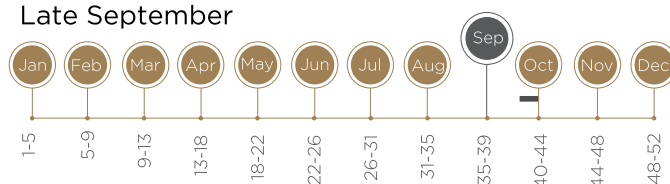

OUTBURST

VARIETY NAME: Outburst

ORIGIN: Argo Selections Fruit, France

TREE CHARACTERISTICS

GROWTH HABIT

Semi-upright

VIGOUR

Medium

POLLINATOR

Self Compatible

FULL BLOOM DATE

Late September

BEARING HABIT

Shoot

PRODUCTION

Fair

FRUIT CHARACTERISTICS

HARVEST DATE	Middle to late January	FRUIT SHAPE	Oblong
SKIN COLOUR	Red	FRUIT SIZE	Medium
FLESH COLOUR	Yellow	TASTE	Excellent, sub-acid
STONE	Cling	TEXTURE	Firm and melting

*All information contained above and further information provided by Stargrow Cultivar Development (Pty) Limited ("Stargrow") is confidential and proprietary to Stargrow, use of which is restricted to your own use, not to be divulged to any person nor published in any media whatsoever.