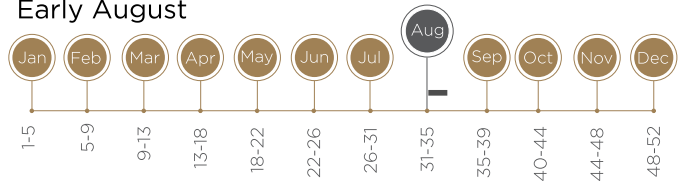

### GROWTH HABIT

Semi-upright

### FULL BLOOM DATE

Early August

## FRUIT CHARACTERISTICS

<b>HARVEST DATE</b>	Middel to late November	<b>FRUIT SHAPE</b>	Round, slightly oval
<b>SKIN COLOUR</b>	Bright red	<b>FRUIT SIZE</b>	60-68mm, count 20-23
<b>FLESH COLOUR</b>	Yellow	<b>TASTE</b>	Exceptional, good flavour
<b>STONE</b>	Cling	<b>TEXTURE</b>	Juicy
<b>STORAGE ABILITY</b>	Good		