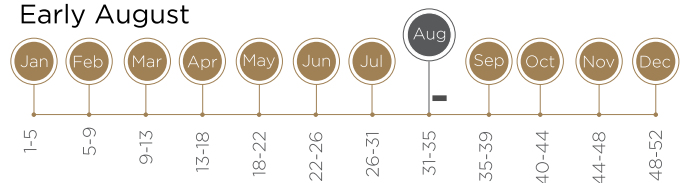

STARBORNE

VARIETY NAME: Starborne

ORIGIN: Stargrow Cultivar Development
South Africa

*Outstanding colour throughout the tree.
Good eating quality with strong flavour.*

TREE CHARACTERISTICS

GROWTH HABIT

Semi-upright

FULL BLOOM DATE

Early August

VIGOUR

Strong

BEARING HABIT

Shoot

POLLINATOR

Self Compatible

PRODUCTION

Very good

FRUIT CHARACTERISTICS

HARVEST DATE	Early November	FRUIT SHAPE	Rounded, no point
SKIN COLOUR	Dark red	FRUIT SIZE	59-65mm, count 25-23
FLESH COLOUR	Yellow	TASTE	Very good, sweet, strong flavour
STONE	Cling	TEXTURE	Melting, juicy
STORAGE ABILITY	Good		