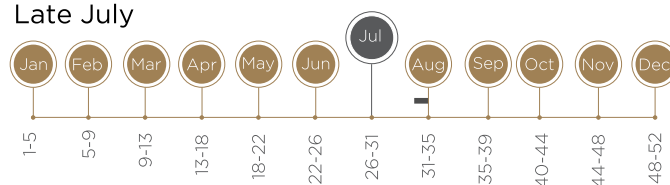

### GROWTH HABIT

Semi-upright

### FULL BLOOM DATE

Late July