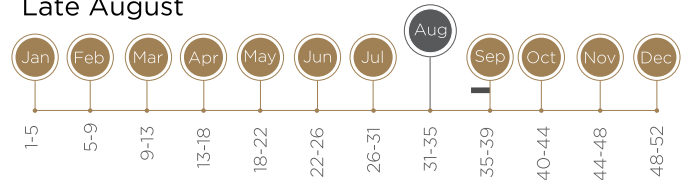

BONNIGOLD

VARIETY NAME: Bonnigold

ORIGIN: ARC Infruitec-Niervoorbij,
South Africa

Suitable for local market.

TREE CHARACTERISTICS

GROWTH HABIT

Semi-upright

VIGOUR

Strong

POLLINATOR

Self compatible

FULL BLOOM DATE

Late August

BEARING HABIT

Shoot

PRODUCTION

Good

FRUIT CHARACTERISTICS

HARVEST DATE Late November

SKIN COLOUR Yellow

FLESH COLOUR Yellow

STONE Cling

STORAGE ABILITY Moderate to good

FRUIT SHAPE Round