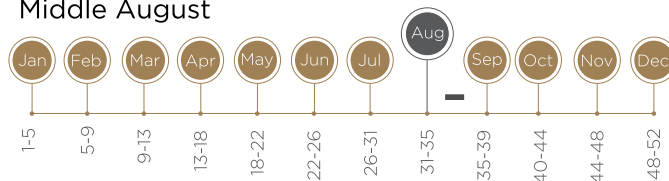

EARLI GOLD

VARIETY NAME: Earli Gold

ORIGIN: ARC Infruitec-Nietvoorbij, South Africa

Very attractive fruit with good colour and taste. Very productive, smooth fruit, less fuzz than Summersun.

TREE CHARACTERISTICS

GROWTH HABIT

VIGOUR

POLLINATOR

Self compatible

FULL BLOOM DATE

Middle August

BEARING HABIT

PRODUCTION

FRUIT CHARACTERISTICS

HARVEST DATE	Late November	FRUIT SHAPE	Round-oblong
SKIN COLOUR	Yellow	FRUIT SIZE	150g, count 18-20
FLESH COLOUR	Yellow	TASTE	Good
STONE	Cling	TEXTURE	Firm, melting
STORAGE ABILITY	Not tested, local market only		