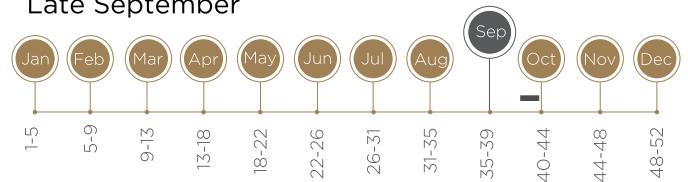

FAIRTIME

VARIETY NAME: Fairtime

ORIGIN: USA

*Strong tendency towards woolliness.
Suitable for local market.*

TREE CHARACTERISTICS

GROWTH HABIT

VIGOUR

POLLINATOR

Self compatible

FULL BLOOM DATE

Late September

BEARING HABIT

PRODUCTION

FRUIT CHARACTERISTICS

HARVEST DATE	Early March	FRUIT SHAPE	Ovate with point
SKIN COLOUR	Yellow with red blush	FRUIT SIZE	160g
FLESH COLOUR	Yellow with red in stone cavity	TASTE	Good
STONE	Free	TEXTURE	Soft, coarse and melting
STORAGE ABILITY	Moderately good for 4 weeks at -0,5°C		