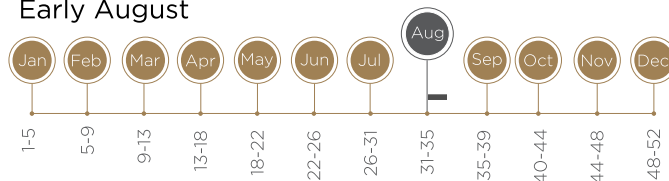

FANTASY

VARIETY NAME: Fantasy

ORIGIN: ARC Infruitec-Nietvoorbij,
South Africa

*Good canning quality, fills the gap between Neethling and Kakamas.
Blossom early in spring, beware of frost in low lying areas*

TREE CHARACTERISTICS

GROWTH HABIT

FULL BLOOM DATE

Early August

VIGOUR

BEARING HABIT

POLLINATOR

Self compatible

PRODUCTION

Reasonable

FRUIT CHARACTERISTICS

HARVEST DATE Middle January

SKIN COLOUR Yellow

FLESH COLOUR Yellow

STONE Cling

FRUIT SHAPE Round