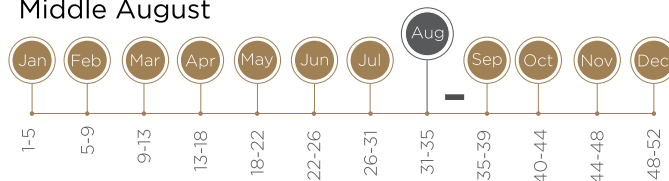

GOLD PRIDE

VARIETY NAME: Earli Gold

ORIGIN: ARC Infruitec-Nietvoorbij,
South Africa

Excellent canning quality and high production.

TREE CHARACTERISTICS

GROWTH HABIT

VIGOUR

POLLINATOR

Self compatible

FULL BLOOM DATE

Middle August

BEARING HABIT

PRODUCTION

FRUIT CHARACTERISTICS

HARVEST DATE Middle November

SKIN COLOUR Yellow

FLESH COLOUR Yellow

STONE Cling

STORAGE ABILITY Unknown, not tested

FRUIT SHAPE Round

FRUIT SIZE 150g, count 18-20

TASTE Moderate

TEXTURE Non-melting

*All information contained above and further information provided by Stargrow Cultivar Development (Pty) Limited ("Stargrow") is confidential and proprietary to Stargrow, use of which is restricted to your own use, not to be divulged to any person nor published in any media whatsoever.