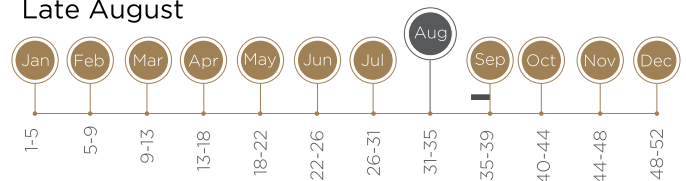

### GROWTH HABIT

### VIGOUR

### FULL BLOOM DATE

Late August

## FRUIT CHARACTERISTICS

<b>HARVEST DATE</b>	Late February	<b>FRUIT SHAPE</b>	Round-oblong
<b>SKIN COLOUR</b>	Yellow with red blush	<b>FRUIT SIZE</b>	180g
<b>FLESH COLOUR</b>	Yellow with red in stone cavity	<b>TASTE</b>	Good
<b>STONE</b>	Free	<b>TEXTURE</b>	Firm and melting
<b>STORAGE ABILITY</b>	Moderate		