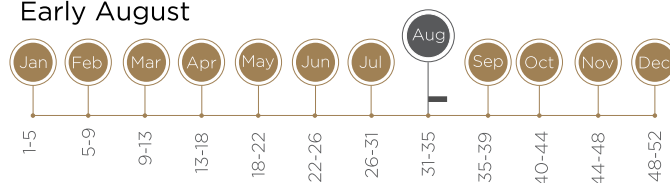

### GROWTH HABIT

### FULL BLOOM DATE

Early August