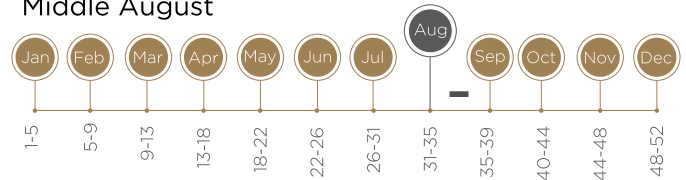

# SUMMER GOLD

**VARIETY NAME:** Summer Gold

**ORIGIN:** ARC Infruitec-Nietvoorbij, South

*Recommended for summer rainfall area.  
Sometimes malformed in the Western Cape.*

## TREE CHARACTERISTICS

### GROWTH HABIT

Semi-spreading

### FULL BLOOM DATE

Middle August