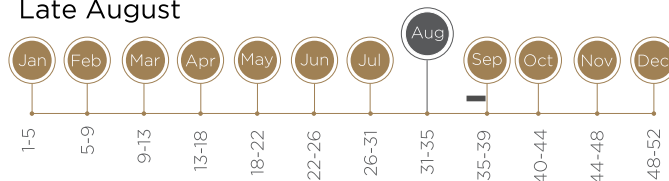

SUMMER SUN

VARIETY NAME: Summer Sun

ORIGIN: ARC Infruitec-Nietvoorbij,
South Africa

Released mainly for the Transvaal but also performs well in the Western Cape.

TREE CHARACTERISTICS

GROWTH HABIT

Semi-upright to
Spreading

VIGOUR

Strong

POLLINATOR

Self compatible

FULL BLOOM DATE

Late August

BEARING HABIT

Shoot

PRODUCTION

Good

FRUIT CHARACTERISTICS

HARVEST DATE Late November

SKIN COLOUR Yellow

FLESH COLOUR Yellow

STONE Cling

STORAGE ABILITY Good for 4 weeks at -0,5°C

FRUIT SHAPE Round

FRUIT SIZE Large

TASTE Good

TEXTURE Non-melting,
fine and firm

*All information contained above and further information provided by Stargrow Cultivar Development (Pty) Limited ("Stargrow") is confidential and proprietary to Stargrow, use of which is restricted to your own use, not to be divulged to any person nor published in any media whatsoever.