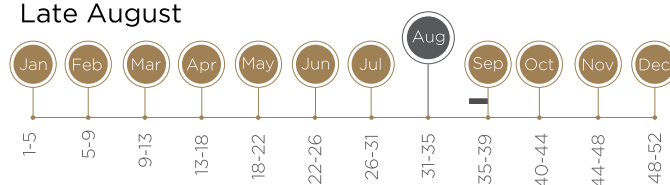

SUMMER TIME

VARIETY NAME: Summer Time

ORIGIN: ARC Infruitec-Nietvoorbij,
South Africa

Very attractive fruit with good colour and taste.

TREE CHARACTERISTICS

GROWTH HABIT

VIGOUR

POLLINATOR

Self compatible

FULL BLOOM DATE

Late August

BEARING HABIT

PRODUCTION

FRUIT CHARACTERISTICS

HARVEST DATE Early December

SKIN COLOUR Red

FLESH COLOUR Yellow

STONE Cling

STORAGE ABILITY Good

FRUIT SHAPE Round

FRUIT SIZE 150g, count 18-20

TASTE Good

TEXTURE Melting

*All information contained above and further information provided by Stargrow Cultivar Development (Pty) Limited ("Stargrow") is confidential and proprietary to Stargrow, use of which is restricted to your own use, not to be divulged to any person nor published in any media whatsoever.