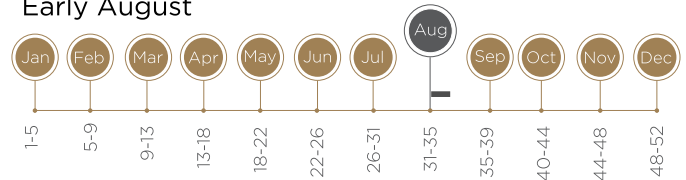

SUPREME

VARIETY NAME: Supreme

ORIGIN: ARC Infruitec-Nietvoorbij
South Africa

TREE CHARACTERISTICS

GROWTH HABIT

Semi-upright

FULL BLOOM DATE

Early August

FRUIT CHARACTERISTICS

HARVEST DATE Late January

SKIN COLOUR Yellow

FLESH COLOUR Yellow

STONE Cling

FRUIT SHAPE Round

FRUIT SIZE Large

TASTE Good