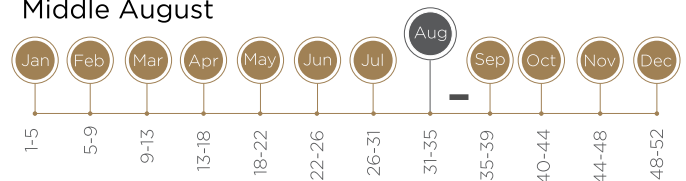

TRANSVALIA

VARIETY NAME: Transvalia

ORIGIN: ARC Infruitec-Nietvoorbij,
South Africa

Excellent canning ability. Extension of canning season.

TREE CHARACTERISTICS

GROWTH HABIT

Semi-spreading

VIGOUR

Medium

POLLINATOR

Self compatible

FULL BLOOM DATE

Middle August

BEARING HABIT

Shoot

PRODUCTION

Good

FRUIT CHARACTERISTICS

HARVEST DATE Early December

SKIN COLOUR Yellow

FLESH COLOUR Yellow

STONE Semi-free

STORAGE ABILITY Unknown, not tested. Local market only

FRUIT SHAPE Round