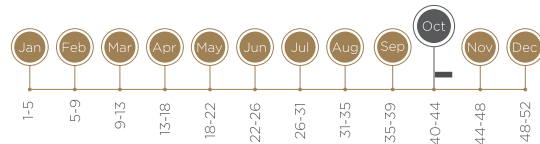

### GROWTH HABIT

### FULL BLOOM DATE

Early October