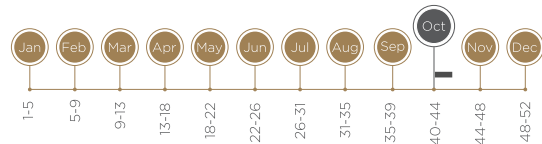

CHEEKY

VARIETY NAME: Cheeky
ORIGIN: ARC Infruitec-Nietvoorbij

TREE CHARACTERISTICS

GROWTH HABIT

VIGOUR

POLLINATOR

Forelle, Abate Fetel, Rosemarie, Flamingo

FULL BLOOM DATE

Between Forelle and Packham's Triumph

BEARING HABIT

PRODUCTION

Good

FRUIT CHARACTERISTICS

HARVEST DATE	Late January	FRUIT SHAPE	Turbinate / Oblong-ovate -pyriform
GROUND COLOUR	Yellow-green	FRUIT SIZE	Large
OVER COLOUR	Red	RUSSET	Absent
COLOUR TYPE	Blushed	TASTE	Sweet and juicy
DEG OVER COLOUR	30% - 70%	TEXTURE	Melting
LENTICELLS	Conspicuous	STORAGE ABILITY	Excellent