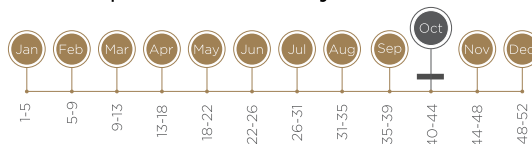

### GROWTH HABIT

### FULL BLOOM DATE

Late September to Early October