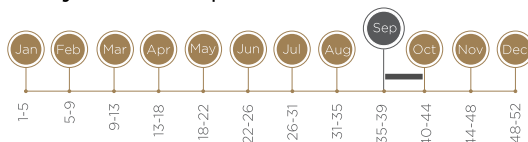

### GROWTH HABIT

### FULL BLOOM DATE

Early to late September