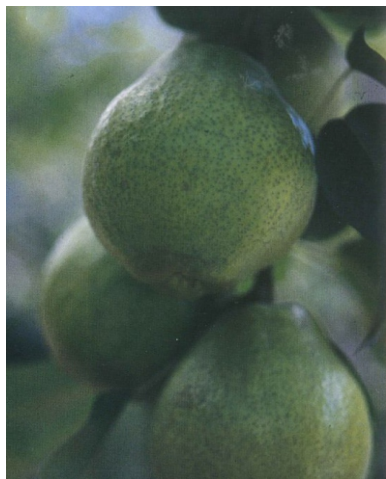

# KIEFFER

**VARIETY NAME:** Kieffer  
**ORIGIN:** Germany

*Pollinator*

## FRUIT CHARACTERISTICS

<b>HARVEST DATE</b>	Late February to early March	<b>FRUIT SHAPE</b>	Turbinate
<b>GROUND COLOUR</b>	Green-yellow	<b>FRUIT SIZE</b>	Small
<b>OVER COLOUR</b>	Absent	<b>RUSSET</b>	Absent
<b>COLOUR TYPE</b>	Green skin	<b>TASTE</b>	Good
<b>DEG OVER COLOUR</b>	Absent	<b>TEXTURE</b>	Coarse
<b>LENTICELLS</b>	Conspicuous and large	<b>STORAGE ABILITY</b>	Very good