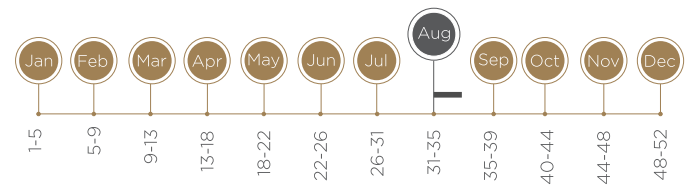

### GROWTH HABIT

Semi-upright

### POLLINATOR

Self fertile

### FULL BLOOM DATE

Early August

## FRUIT CHARACTERISTICS

**HARVEST DATE** Late November

**SKIN COLOUR** Red

**FLESH COLOUR** Yellow

**STORAGE ABILITY** Good at single and dual  
temperature for 28 days

**FRUIT SHAPE** Rounded

**FRUIT SIZE** A-AA (75-85g)