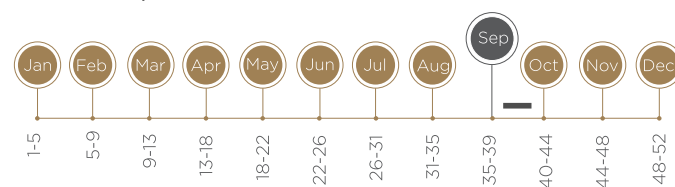

LARRY ANNE

VARIETY NAME: Larry Anne

ORIGIN: Chile

Good cold storage.

TREE CHARACTERISTICS

GROWTH HABIT

VIGOUR

FULL BLOOM DATE

Middle September

BEARING HABIT

POLLINATOR

Leatitia, Songold, Angeleno

PRODUCTION

Good

FRUIT CHARACTERISTICS

HARVEST DATE Late January to middle February

FRUIT SHAPE Round

SKIN COLOUR Bright red

FRUIT SIZE 80g

FLESH COLOUR Yellow

TASTE Very good

STORAGE ABILITY Good

TEXTURE Firm, but melting

STONE Free