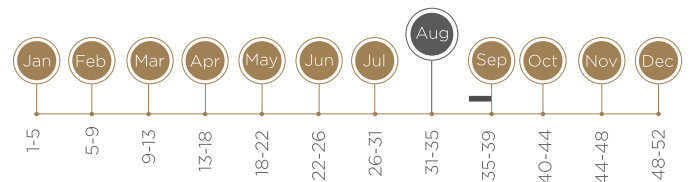

MIDNIGHT GOLD

VARIETY NAME: Midnight Gold

ORIGIN: Zaiger Genetics, USA

MARKETING:

Variety represented by *The Custom Plum Company*
Exported by *Fruits Unlimited* only

TREE CHARACTERISTICS

GROWTH HABIT

VIGOUR

FULL BLOOM DATE

Late August

BEARING HABIT

PRODUCTION

FRUIT CHARACTERISTICS

| | | | |
|------------------------|----------------------|--------------------|----------------------|
| HARVEST DATE | Middle January | FRUIT SHAPE | Round, slightly Flat |
| SKIN COLOUR | Black to dark purple | FRUIT SIZE | Large |
| FLESH COLOUR | Yellow | TASTE | Sweet, tart |
| STORAGE ABILITY | Good | TEXTURE | Crisp and fine |
| | | STONE | Cling |