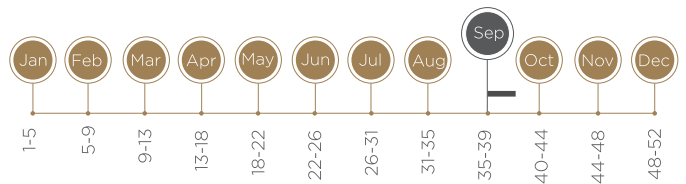

POLARIS

VARIETY NAME: Polaris (SG-PR-3517)

ORIGIN: Stargrow Cultivar Development, South Africa

A mid season red plum with excellent eating quality and very good size.

TREE CHARACTERISTICS

GROWTH HABIT

VIGOUR

POLLINATOR

Leatitia, Fall Fiesta, Autumn Treat

FULL BLOOM DATE

Beginning to middle September

BEARING HABIT

PRODUCTION

Good

FRUIT CHARACTERISTICS

HARVEST DATE Before Leatitia

SKIN COLOUR Red

FLESH COLOUR Orange-yellow

STORAGE ABILITY Good

FRUIT SHAPE Rounded

FRUIT SIZE Large

TASTE Very good, sweet

TEXTURE Crispy