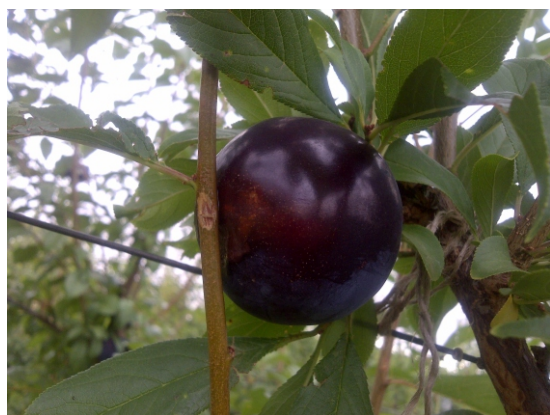

PURPLE MAJESTY

VARIETY NAME: Purple Majesty

ORIGIN: Bradford, USA

Full colour at harvest

TREE CHARACTERISTICS

GROWTH HABIT

Upright

VIGOUR

Strong

POLLINATOR

Fortune, Ruby Red

FULL BLOOM DATE

End August

BEARING HABIT

Spur and Shoot

PRODUCTION

FRUIT CHARACTERISTICS

HARVEST DATE Early December

SKIN COLOUR Purple

FLESH COLOUR Light yellow

STORAGE ABILITY Good for 4 weeks at
at dual temperature

FRUIT SHAPE Flat globose

FRUIT SIZE Medium

TASTE Good