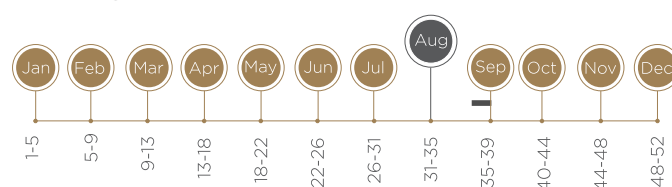

PURPLE MAJESTY

VARIETY NAME: Purple Majesty

ORIGIN: Bradford, USA

Full colour at harvest

TREE CHARACTERISTICS

GROWTH HABIT

Upright

VIGOUR

Strong

POLLINATOR

Fortune, Ruby Red

FULL BLOOM DATE

End August

BEARING HABIT

Spur and Shoot

PRODUCTION

FRUIT CHARACTERISTICS

HARVEST DATE Early December

SKIN COLOUR Purple

FLESH COLOUR Light yellow

STORAGE ABILITY Good for 4 weeks at
at dual temperature

FRUIT SHAPE Flat globose

FRUIT SIZE Medium

TASTE Good