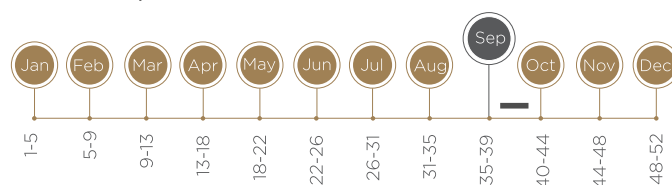

RUBY RED

VARIETY NAME: Ruby Red

ORIGIN: ARC Infruitec-Nietvoorbij,
South Africa

*Red plum with good production
and cold storage ability*

TREE CHARACTERISTICS

GROWTH HABIT

Upright

FULL BLOOM DATE

Middle September

VIGOUR

Moderate to Strong

BEARING HABIT

Spur and Shoot

POLLINATOR

Sapphire, Harry Pickstone, Leatitia

PRODUCTION

Good

FRUIT CHARACTERISTICS

HARVEST DATE Late December

SKIN COLOUR Red

FLESH COLOUR Yellow

STORAGE ABILITY Good at dual temperature

FRUIT SHAPE Round

FRUIT SIZE Large